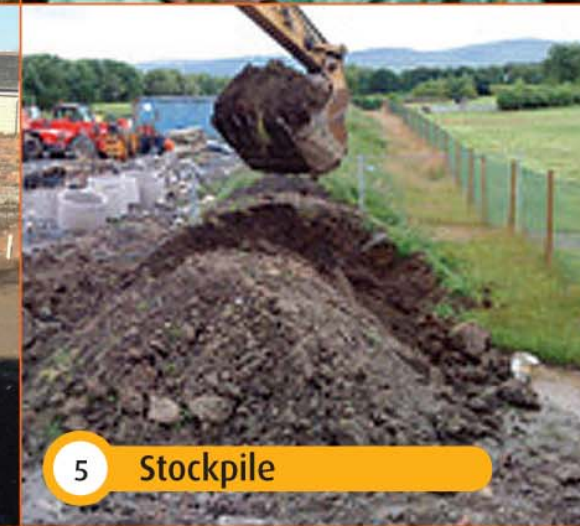

1 Dig Sift and Burial

2 Herbicide Treatment

3 Dig and Dump

4 Partial Excavation

5 Stockpile

For more details of all our services, please contact the LK Group:

Manchester 0161 763 7200 | Liverpool 0151 235 8716 | Glasgow 0141 773 6269